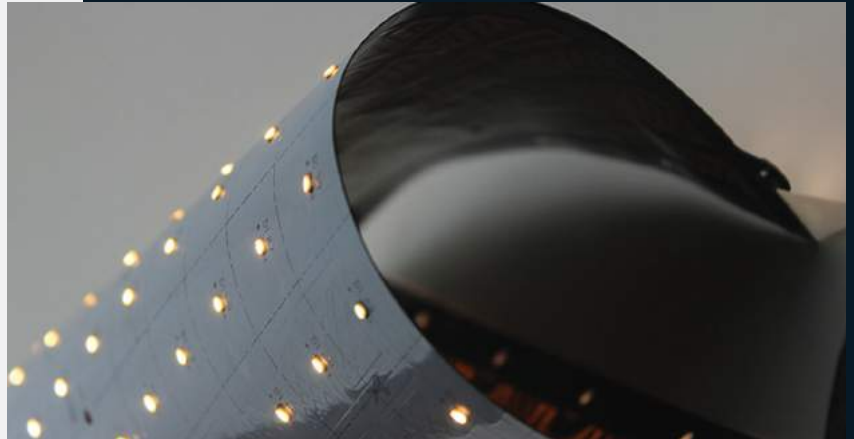

VentoFlex

Flexibility That Inspires Creativity

Versatile

Lighting design without compromise

Ambient lighting is all about creating the right mood. VentoFlex helps designers set the exact tone and aesthetic they intended, whether it's a backlit lobby, decorative wall or something that hasn't even been imagined yet. With VentoFlex, lighting design is no longer limited by flat surfaces — the tiles mount to any surface and can bend to 90 degrees and beyond.

Customizable

Cut. Shape. Wow.

Available in 12" square tiles, these innovative LED tiles can be cut and formed around any design element, including corners and tight spaces without taking up much room at all — 0.15" (3.81mm). A pair of scissors is the only tool required to cut VentoFlex panels to the size and shape you desire.

Modular

Impact that goes on and on

VentoFlex can link up to 10 or 15, 12" x 12" tiles to one Class 2 LED Driver, all on the same 0-10V or DALI dimmer. That's 1440 or 2160 square inches of versatile lighting power! When connecting tiles together, the cables don't have to physically touch each other, enabling even more design flexibility.