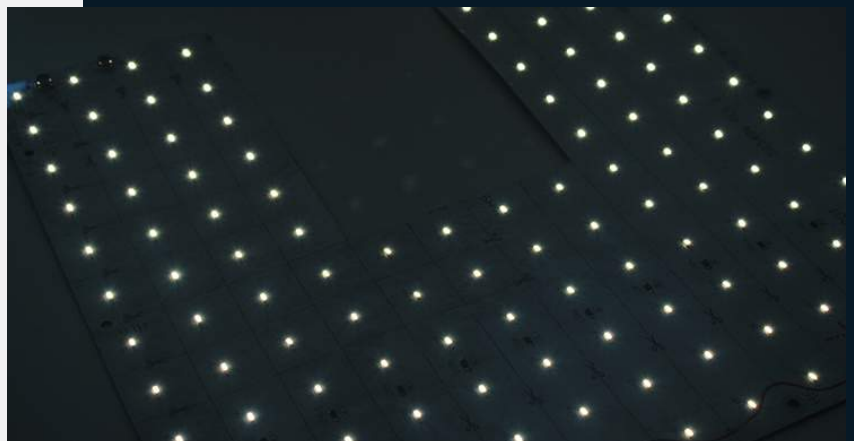

VentoFlex

Flexibility That Inspires Creativity

Versatile

Lighting design without compromise

Ambient lighting is all about creating the right mood. VentoFlex helps designers set the exact tone and aesthetic they intended, whether it's a backlit lobby, decorative wall or something that hasn't even been imagined yet. With VentoFlex, lighting design is no longer limited by flat surfaces — the tiles mount to any surface and can bend to 90 degrees and beyond.

Customizable

Cut. Shape. Wow.

Available in 12" square tiles, these innovative LED tiles can be cut and formed around any design element, including corners and tight spaces without taking up much room at all — 0.15" (3.81mm). A pair of scissors is the only tool required to cut VentoFlex panels to the size and shape you desire.

Modular

Impact that goes on and on

VentoFlex can link up to 10 or 15, 12" x 12" tiles to one Class 2 LED Driver, all on the same 0-10V or DALI dimmer. That's 1440 or 2160 square inches of versatile lighting power! When connecting tiles together, the cables don't have to physically touch each other, enabling even more design flexibility.

Application

Create awe-inspiring illumination for:

- Ceilings
- Backlit signs
- Restaurants
- 3D installations
- Decorative Walls
- Entryways
- Retail spaces
- Bars and countertops

Specifications

Location