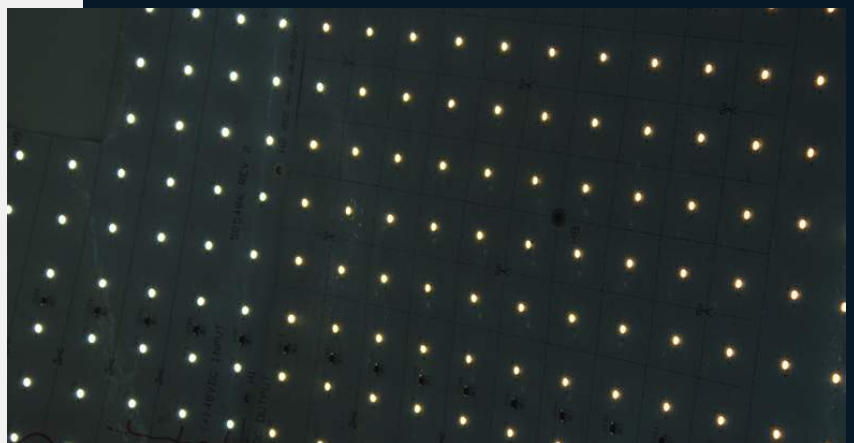

VentoFlex

Flexibility That Inspires Creativity

Versatile

Lighting design without compromise

Ambient lighting is all about creating the right mood. VentoFlex helps designers set the exact tone and aesthetic they intended, whether it's a backlit lobby, decorative wall or something that hasn't even been imagined yet. With VentoFlex, lighting design is no longer limited by flat surfaces — the tiles mount to any surface and can bend to 90 degrees and beyond.

Customizable

Cut. Shape. Wow.

Available in 12" square tiles, these innovative LED tiles can be cut and formed around any design element, including corners and tight spaces without taking up much room at all — 0.15" (3.81mm). A pair of scissors is the only tool required to cut VentoFlex panels to the size and shape you desire.

Modular

Impact that goes on and on

VentoFlex can link up to 10 or 15, 12" x 12" tiles to one Class 2 LED Driver, all on the same 0-10V or DALI dimmer. That's 1440 or 2160 square inches of versatile lighting power! When connecting tiles together, the cables don't have to physically touch each other, enabling even more design flexibility.

Application

Create awe-inspiring illumination for:

- Ceilings
- Backlit signs
- Restaurants
- 3D installations
- Decorative Walls
- Entryways
- Retail spaces
- Bars and countertops

Specifications

Location