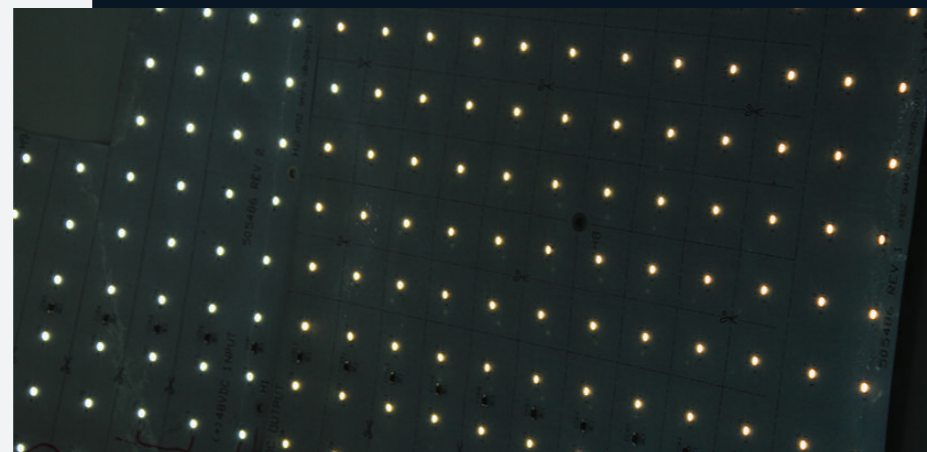

### Customizable

*Cut. Shape. Wow.*

Available in 12" square sheets, these innovative LED tiles can be cut and formed around any design element, including corners and tight spaces without taking up much room at all — 0.15" (3.81mm). A pair of scissors is the only tool required to cut VentoFlex panels to the size and shape you desire.

### Modular

*Impact that goes on and on*

VentoFlex can link up to 10, 12" x 12" panels to one power source, all on the same 0-10V or DALI dimmer. That's 1,440 square feet of versatile lighting power! When connecting panels together, the cables don't have to physically touch each other, enabling even more design flexibility.