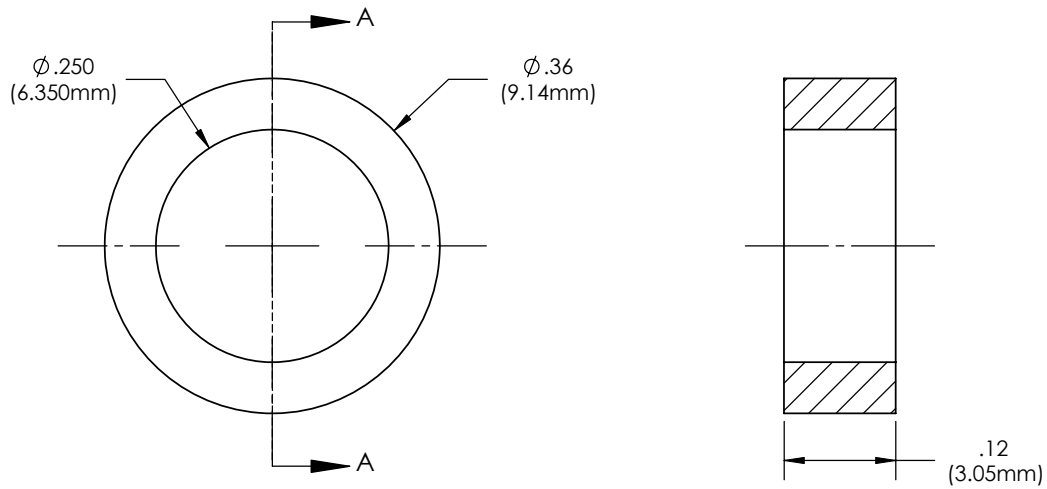

SPC_125 5mm .250 LMH Spacer Lens

Key Features

- UL 94-HB POLYPROPYLENE PRO-FAX SG702

Product Dimensions

ISOMETRIC VIEW